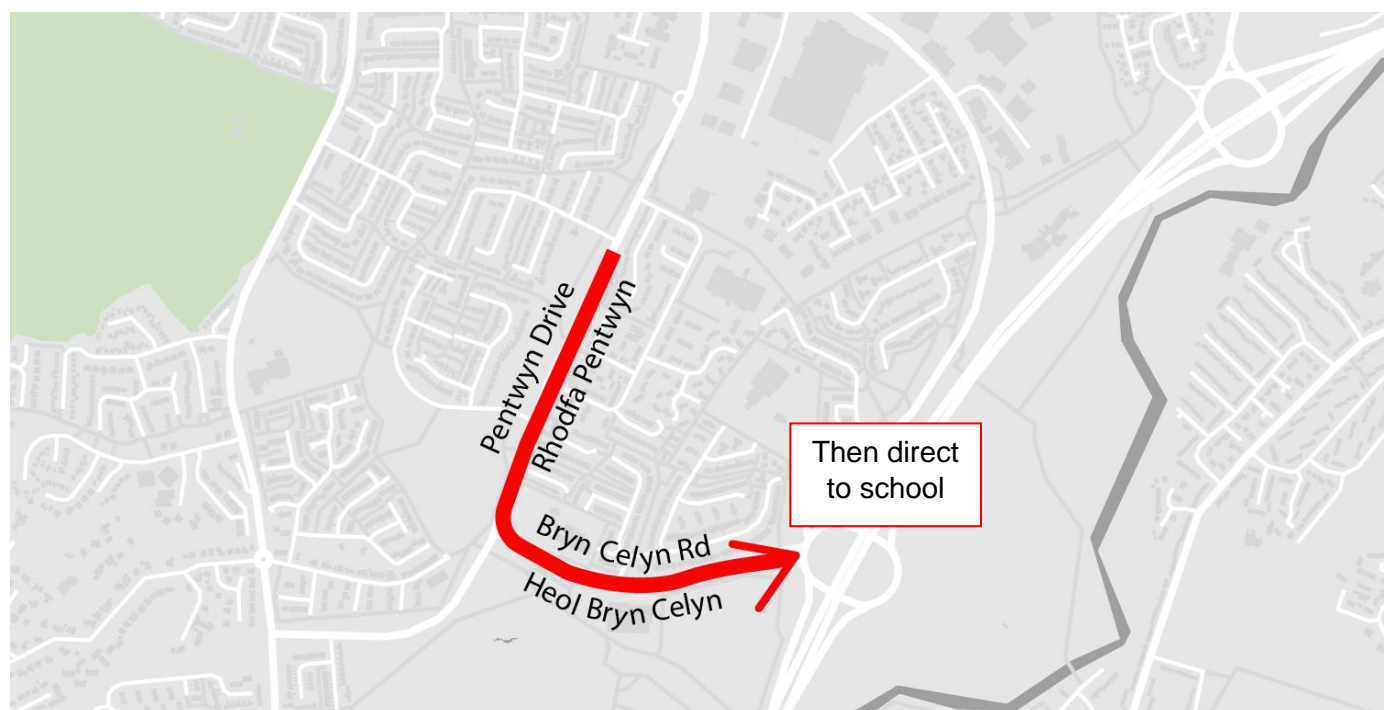

Route: 818 Llanishen High School (Pentwyn East)

Contractor: New Adventure Travel

Tel: (029) 2044 2040

The bus will stop at all bus stops along this route.

Estimated Pick-Up Time and stop

07:45	Pentwyn Drive
07:50	Bryn Celyn Road
08:20	Llanishen High School

Departure time

14:55	Llanishen High School
-------	-----------------------

Llwybr: 818 Llanishen High School (Pentwyn East)

Contractwr: New Adventure Travel

Ffôn: (029) 2044 2040

Bydd y bus yn stopio ym mhob safle bus ar hyd y llwybr hwn.

Amcangyfrif o'r amser casglu a stopio

07:45 Penwtyn Drive
07:50 Bryn Celyn Road
08:20 Llanishen High School

Amser Gadael

14:55 Llanishen High School