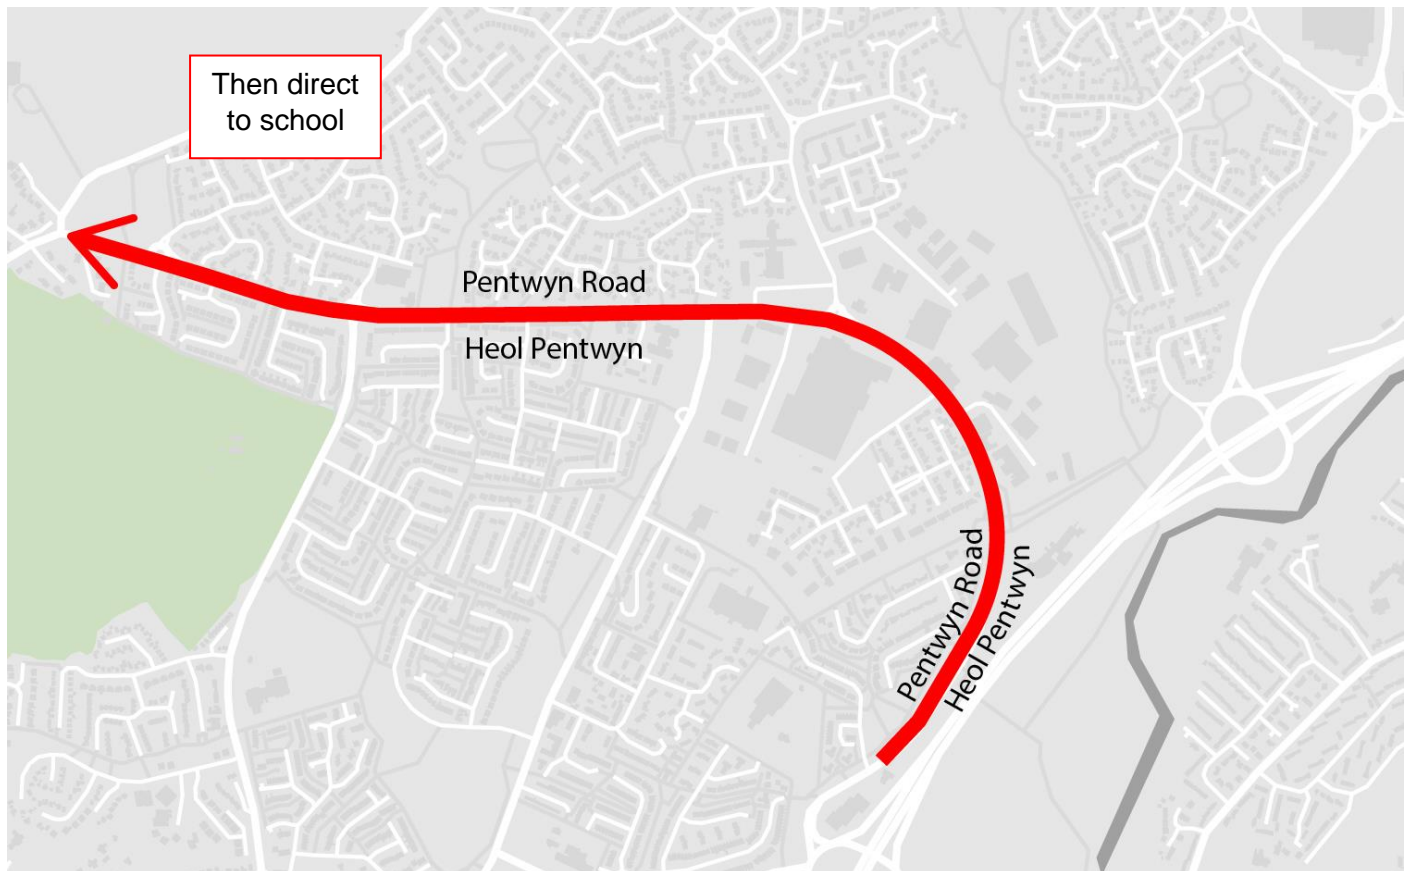

Route: 819 Llanishen High School (Pentwyn West)

Contractor: New Adventure Travel

Tel: (029) 2044 2040

The bus will stop at all bus stops along this route.

Estimated Pick-Up Time and stop

07:40	Pentwyn Road (Glyn Collen)
07:43	Pentwyn Road (Pant Glas)
07:50	Pentwyn Drive/Heddfan South
07:55	Gwern Rhuddi Road
08:20	Llanishen High School

Departure time

14:55	Llanishen High School
-------	-----------------------

Llwybr: 819 Llanishen High School (Pentwyn West)

Contractwr: New Adventure Travel

Ffôn: (029) 2044 2040

Bydd y bus yn stopio ym mhob safle bus ar hyd y llwybr hwn.